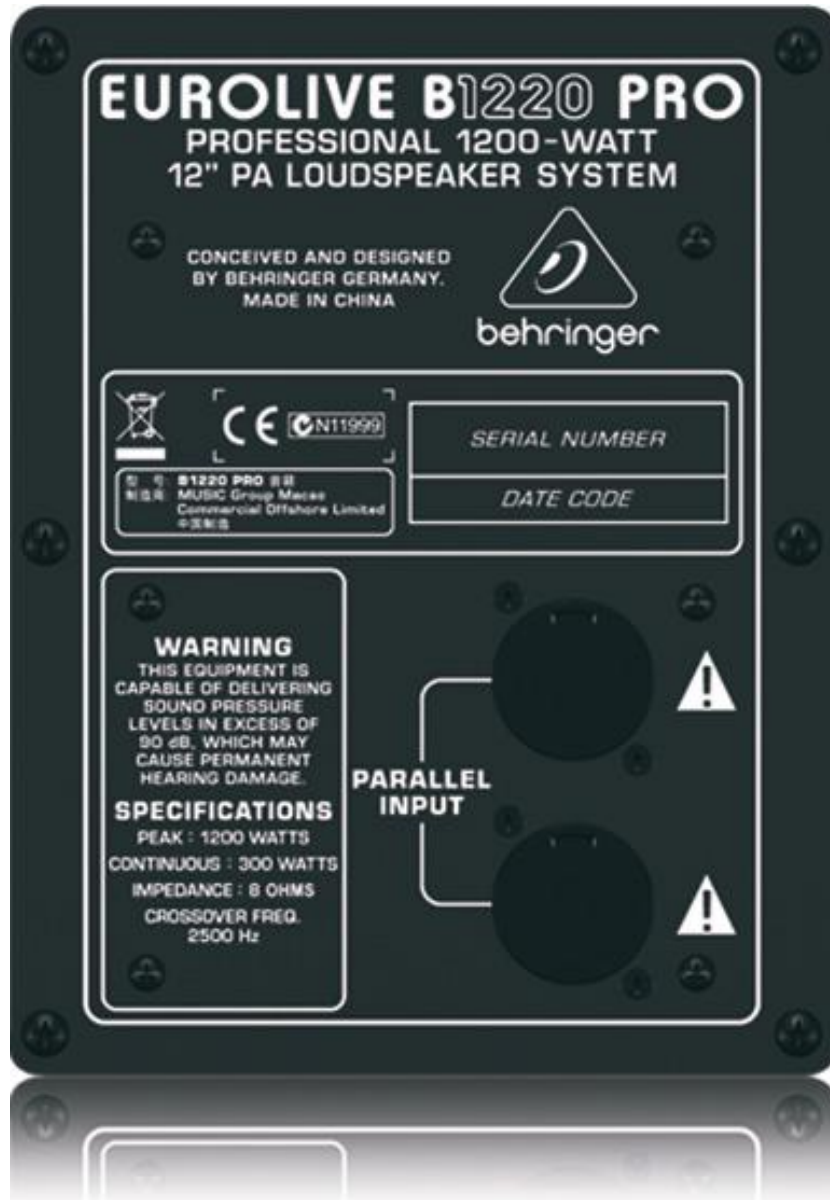

Portable Speakers

EUROLIVE B1220 PRO

Professional 1,200-Watt
12" PA Loudspeaker System

For service, support or more information contact the BEHRINGER location nearest you: