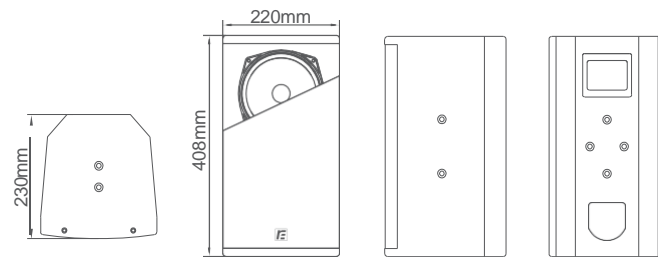

應用範圍 Application 

- ▶ 娛樂包房補聲音箱、家庭影院主擴及環繞音箱、會議室主擴聲音箱、控制室監賞音箱
- ▶ Entertainment room, Home cinema, Meeting room, Control room.

產品特性 Features 

▶ CF系列同軸音箱採用緊湊的梯形箱體設計，全新處理的鈦振膜高音，同時滿足了金屬聽感和高功率失真，音質細膩優美。高低音喇叭單元為同軸結構設計，有效解決了常規音箱單元間的傳輸路徑差問題，近場聽感音色均勻一致；鋁質號筒和低音紙盆結合，組成一個近場、寬角的指數型高音號筒，覆蓋角達到80°（H）×80°（V）的寬指向角度；採用最新的小波分析技術，優化了分頻器和單元結構，使高低頻聲音同時到達。

▶ 箱體配套隱藏M8吊掛點，用於固定安裝和流動應用中吊掛和調節角度，並在音箱底部有一個35mm的支架。箱體採用5mm和15mm的優質樺木夾板構成，結實、防潮，表面為褐色耐磨的流動演出級專利點紋水性漆；採用全新鐵網壓條工藝，簡單易用的吊掛配件結構；後接線板兩個接線柱紅正黑負方便連接。

▶ CF is a coaxial loudspeaker, which adopts a compact trapezoidal box design and the newly processed titanium diaphragm HF meets the requirements of metal listening, high power as well as distortion. The HF/LF driver is designed with coaxial structure, which effectively to cope with the problem of transmission path difference between conventional speaker. The coverage rate is 80° (H) × 80° (V). Meanwhile, the frequency divider and unit structure are optimized to make HF and LF sound arrived at the same time.

▶ Hidden a rigging points for fixed installation and portable application and there is a 35mm bracket at the bottom of the speaker. Precision-made 5mm and 15mm baltic birch plywood cabinet is completed with durable paint and wedge-bonded for an additional strength and rigidity.

產品尺寸 Product dimension 

CF26

參數規格 Specifications 

系統類型	雙6寸同軸全頻音箱
靈敏度(1W/1m)	93dB
頻率回應	60Hz~20kHz
額定功率(AES)	200W
最大聲壓級(連續/峰值)	116dB/122dB
標稱覆蓋角(H×V)	80°×80°
標稱阻抗	8Ω
低音單元	1×6寸同軸單元/1×6寸被動單元
高音單元	/
連接插座	紅正/黑負接線座
吊掛硬體	10×M8 的吊掛點
尺寸(H×W×D)	408×220×230mm
重量	7.5kg