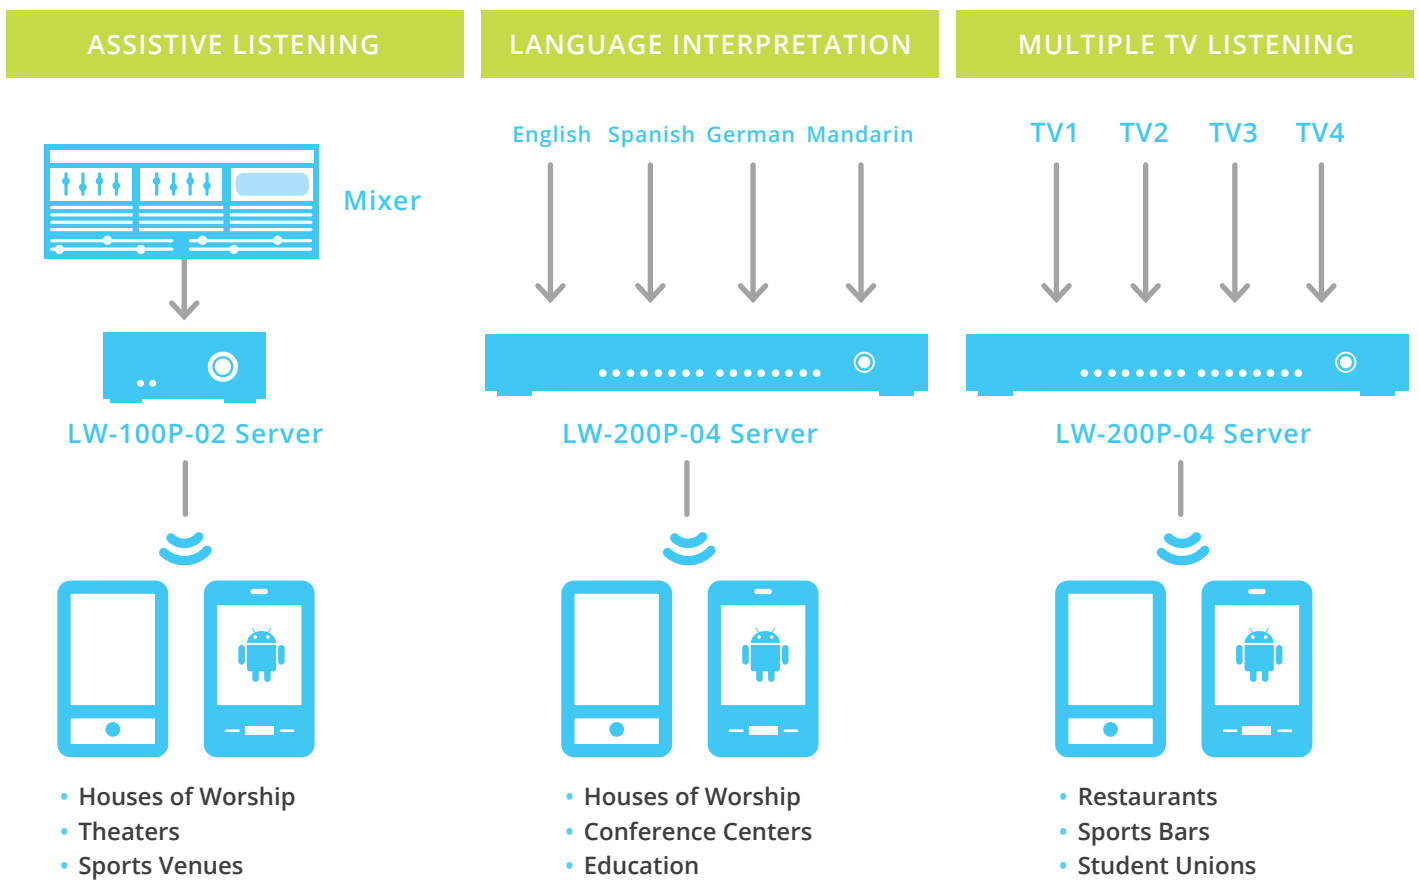

Listen EVERYWHERE

REIMAGINE
WIRELESS
LISTENING

 Listen EVERYWHERE

LISTEN
TECHNOLOGIES 

WHY Listen EVERYWHERE?

Listen EVERYWHERE is the premier streaming Wi-Fi solution for houses of worship, hospitality, restaurants, universities and many other venues.

Listen EVERYWHERE provides high-quality audio directly to users' smartphones via a free app.

IT'S SIMPLE

Download
the Free Listen
EVERYWHERE App

Connect to the
venue's wireless
network

Choose
your desired
channel

REIMAGINE WIRELESS LISTENING

Listen EVERYWHERE makes it simple and cost effective to enable assistive listening, language interpretation, and multiple room/channel audio delivery to guest's smartphones.

Listen EVERYWHERE uses a venue's existing wireless network, has ultra-low latency, and can accommodate 1,000 users per server.

THE CUSTOMIZABLE LISTEN EVERYWHERE APP

The Listen EVERYWHERE app allows the venue to fully customize and brand their system