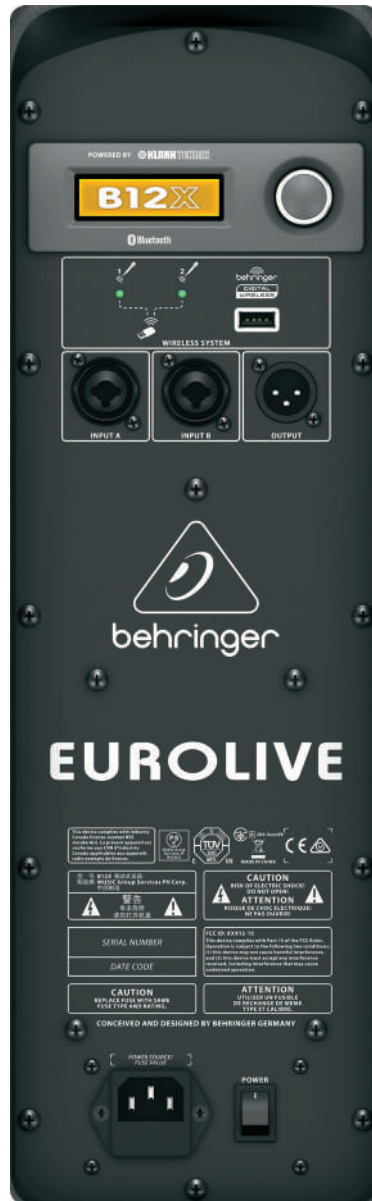

Portable Speakers

EUROLIVE B12X

1000 Watt 2 Way 12" Powered Loudspeaker with Digital Mixer, Wireless Option, Remote Control via iOS* / Android* Mobile App and Bluetooth Audio Streaming

For service, support or more information contact the BEHRINGER location nearest you:

Europe
MUSIC Group Services UK
Tel: +44 1562 547 100
Email: CARE@music-group.com

USA/Canada
MUSIC Group Services NV Inc.
Tel: +1 702 963 1300
Email: CARE@music-group.com

Japan
MUSIC Group Services JP K.K.
Tel: +81 3 5833 9121
Email: CARE@music-group.com

MUSIC Group accepts no liability for any loss which may be suffered by any person who relies either wholly or in part upon any description, photograph, or statement contained herein. Technical specifications, appearances and other information are subject to change without notice. All trademarks are the property of their respective owners. MIDAS, KLARK TEKNIK, LAB GRUPPEN, LAKE, TANNÖY, TURBOSOUND, TC ELECTRONIC, TC HELICON, BEHRINGER, BUGERA, COOLAUDIO and EUROCOM are trademarks or registered trademarks of MUSIC Group IP Ltd. © MUSIC Group IP Ltd. 2017 All rights reserved.