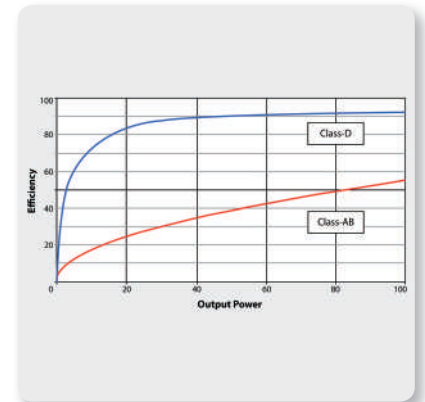

Portable Speakers

EUROLIVE B12X

1000 Watt 2 Way 12" Powered Loudspeaker
with Digital Mixer, Wireless Option,
Remote Control via iOS* / Android* Mobile
App and Bluetooth Audio Streaming

Class-D - Massive Power, Perfect Sound

Thanks to our revolutionary Class-D amplifier technology, we are able to provide you with enormous power and incredible sonic performance in an easy-to-use, ultra-portable and lightweight package. Class-D amplification makes all the difference, offering the ultimate in energy efficiency and eliminating the need for heavy power supplies and massive heat sinks. This amazing technology makes it possible to design and build extremely powerful products that are significantly lighter in weight than their traditional counterparts, while using less energy and protecting the environment.