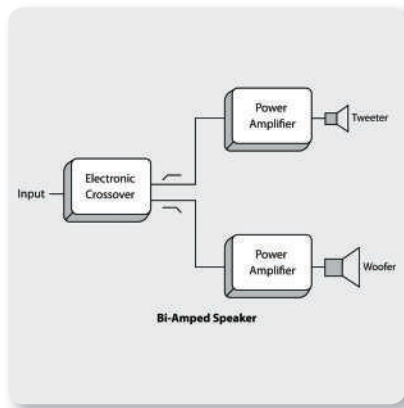

Portable Speakers

EUROLIVE B12X

1000 Watt 2 Way 12" Powered Loudspeaker
with Digital Mixer, Wireless Option,
Remote Control via iOS* / Android* Mobile
App and Bluetooth Audio Streaming

Class-D - Massive Power, Perfect Sound

Thanks to our revolutionary Class-D amplifier technology, we are able to provide you with enormous power and incredible sonic performance in an easy-to-use, ultra-portable and lightweight package. Class-D amplification makes all the difference, offering the ultimate in energy efficiency and eliminating the need for heavy power supplies and massive heat sinks. This amazing technology makes it possible to design and build extremely powerful products that are significantly lighter in weight than their traditional counterparts, while using less energy and protecting the environment.