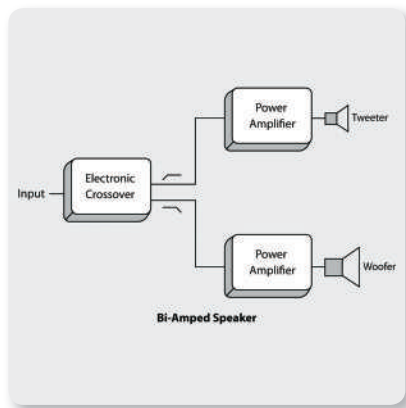

Portable Speakers

EUROLIVE

F1320D

Active 300-Watt 2-Way Monitor Speaker System with 12" Woofer, 1" Compression Driver and Feedback Filter

Class-D - Massive Power, Perfect Sound

Thanks to our revolutionary Class-D amplifier technology, we are able to provide you with enormous power and incredible sonic performance in an easy-to-use, ultra-portable and lightweight package. Class-D amplification makes all the difference, offering the ultimate in energy efficiency and eliminating the need for heavy power supplies and massive heat sinks. This amazing technology makes it possible to design and build extremely powerful products that are significantly lighter in weight than their traditional counterparts, while using less energy and protecting the environment.