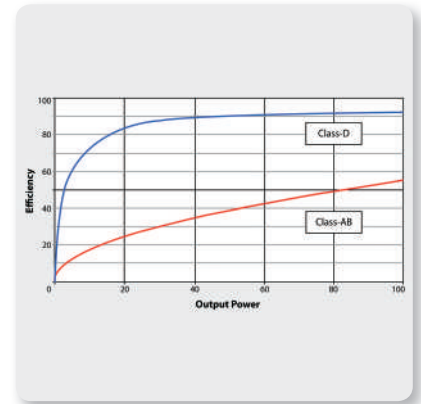

Portable Speakers

EUROLIVE

F1320D

Active 300-Watt 2-Way Monitor Speaker System with 12" Woofer, 1" Compression Driver and Feedback Filter

Class-D - Massive Power, Perfect Sound

Thanks to our revolutionary Class-D amplifier technology, we are able to provide you with enormous power and incredible sonic performance in an easy-to-use, ultra-portable and lightweight package. Class-D amplification makes all the difference, offering the ultimate in energy efficiency and eliminating the need for heavy power supplies and massive heat sinks. This amazing technology makes it possible to design and build extremely powerful products that are significantly lighter in weight than their traditional counterparts, while using less energy and protecting the environment.