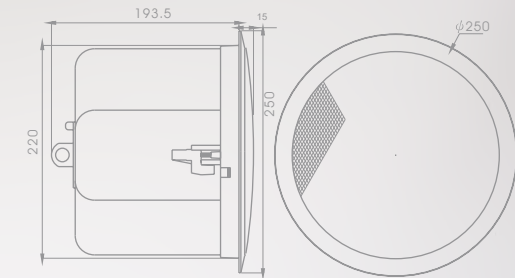

Bass Reflex | 2-Way Ceiling Loudspeaker

Public Address Series

ø9.84" x H8.21"
7.89 lbs

C S B - 6 3 0 0

Very high quality 6.5" 2-way speaker, with a polypropylene cone, 13-ounce magnet. Fully rated for air handling spaces.

- ✓ 100 Hours Life Tested
- ✓ CE Certified (EMC & LVD)
- ✓ EASE Data
- ✓ RoHS Compliance
- ✓ Withstanding/Insulation Tested

- Bass reflex design. Ported enclosure for extended bass response. Compact foreground and sound reinforcement quality.
- Rotary power selector. Removable locking connector with screw-down terminals, 2 input terminals and 2 loop-thru output terminals

SPECIFICATION

Rated Power (rms)	30W
Impedance	333Ω, 667Ω, 1.33kΩ, 2.67kΩ & 8Ω
Power Taps @ 100V	30W, 15W, 7.5W, 3.75W & 8Ω
Power Taps @ 70V	15W, 7.5W, 3.75W, 1.9W & 8Ω
SPL (1W / 1m)	89dB
Max. SPL (Rated W / 1m)	104dB
Frequency Range (-10dB)	75 Hz ~ 25k Hz
Dispersion 1k Hz / 4k Hz	140° / 75°
Operating Temperature	-30 °C ~ +60 °C
Power Selection	Selecting switch
Termination	Removable locking connector with screw-down terminals, 2 input terminals and 2 loop-thru output terminals
Material	Baffle: High Impact ABS, Backcan: Steel
Colour / Finish	White
Dimensions	Dia. 250 X H 208.5 mm.
Cutout Size	Dia. 220 mm.
Net Weight (ea)	3.58 kg
Mounting	Rotating mount tabs