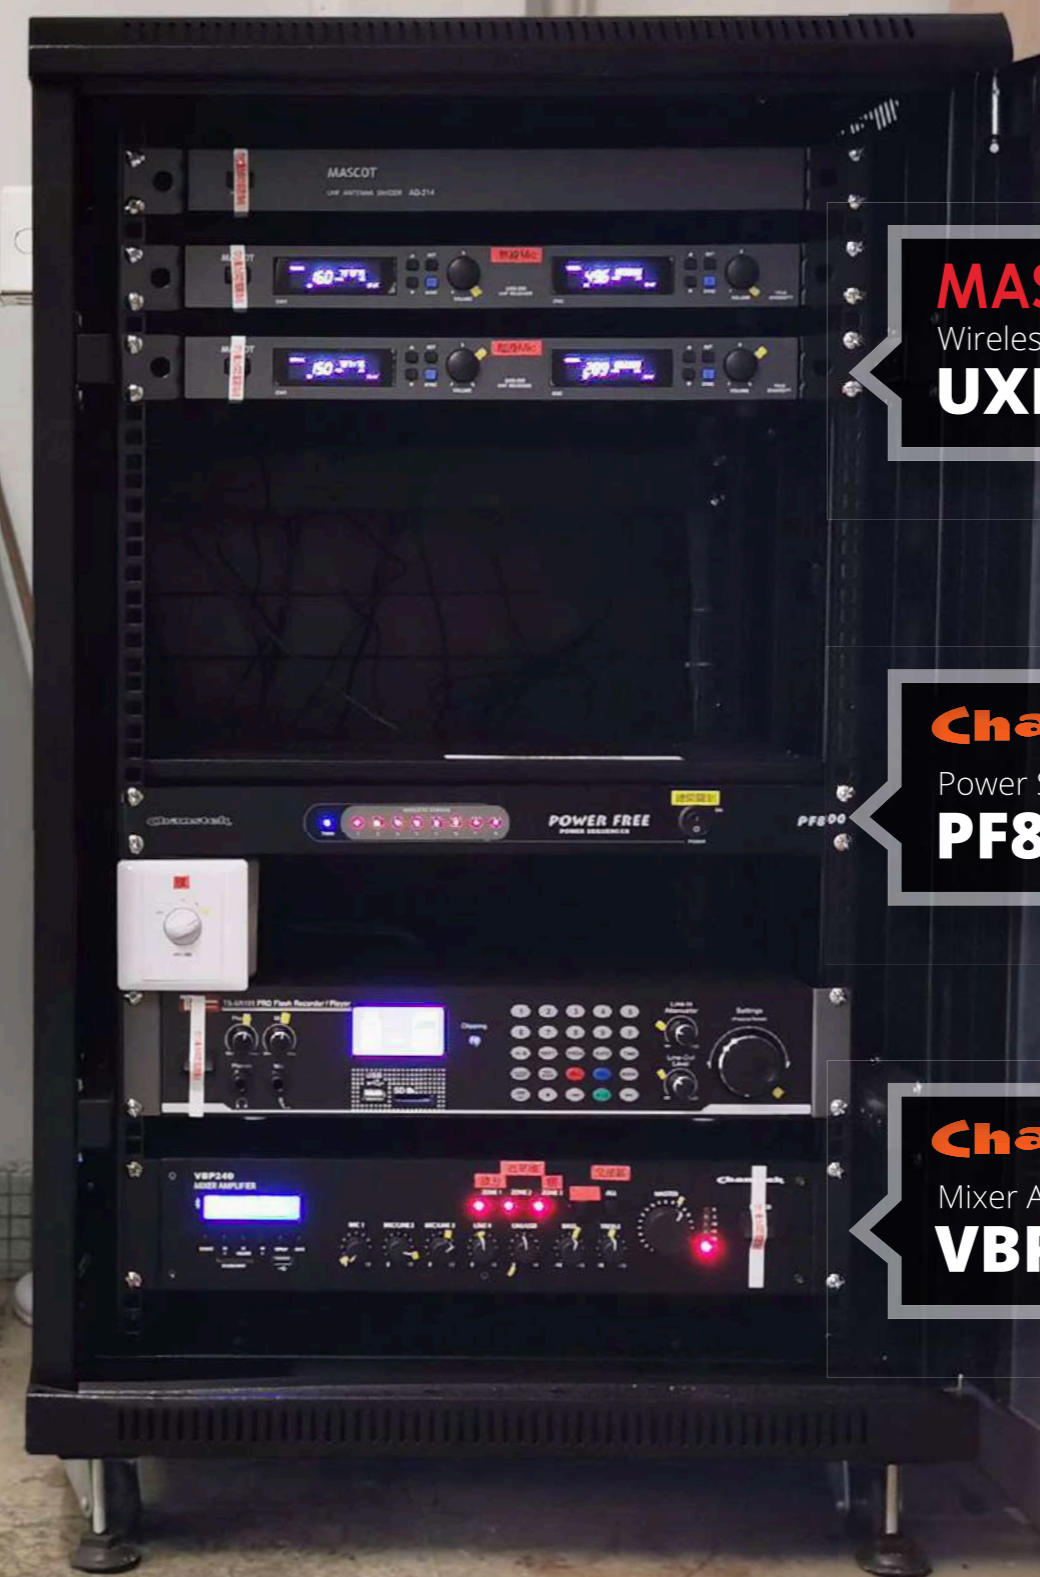

SOLIDS

Objects greater than 50mm		1
Objects greater than 12.5 mm		2
Objects greater than 2.5mm		3
Objects greater than 1 mm		4
Dust protected		5
Dust tight		6

LIQUIDS

1		Dripping water
2		Dripping water when tilted at 15°
3		Spraying water up to 60° from the vertical
4		Water splash from any direction
5		Water jets from a nozzle of 6.3mm
6		Powerful water jets
7		Submersion of up to 1m depth
8		Submersion for depth of 1m or more

IP -

6 **6**

1st digit

2nd digit

IP, standing for an Ingress Protection is often found in the form of a table. An IP rating is a measure of an enclosure or cases ability to resist items entering it.

Training Area

Rack

1 pcs

MASCOT
Wireless Mic. System
UXD-200

Chanstek
Power Sequencer
PF800

Chanstek
Mixer Amplifier
VBP-240